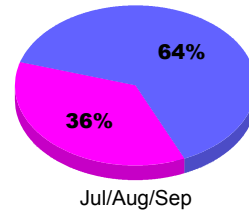

Month	Net Memb Goal	Actual New Memb	Actual Dropped Memb	Gain/Loss of Memb	Gain/Loss of Memb
Jul/Aug/Sep	0	14	-57	-43	-24
Totals	0	14	-57	-43	-24

Membership Results 2012-2013

Goal, New, Dropped, Gain/Loss

Legend: Goal (Cyan), Actual (Green), Dropped (Yellow), Gain Loss (Magenta)

Comparison of Membership Gain/Loss

Current Year Compared to the Previous Year

Legend: Current Year (Cyan), Previous Year (Green)

Gender Comparison 2012-2013

Jul/Aug/Sep

Legend: Male (Blue), Female (Magenta)